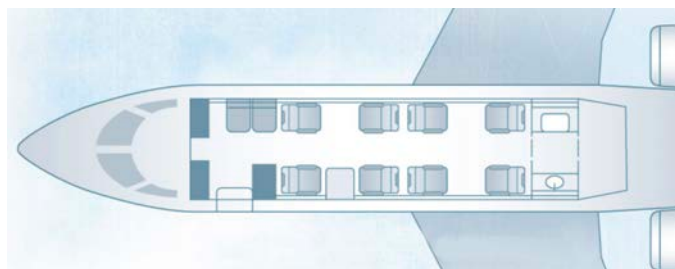

N155SL

HOUSTON JET DIRECT

CABIN COMFORTS

- COMPLIMENTARY GOGO WIFI TEXT AND TALK
- PET-FRIENDLY SKIES
- COMFORTABLE 8+1 or 9 PASSENGER SEATING
- FULLY ENCLOSED AFT LAVATORY
- COAST TO COAST RANGE
- FULL SERVICE FORWARD GALLEY FOR SELF SERVICE OR FLIGHT ATTENDANT OPTION
- INFLIGHT 20" MONITOR & ENTERTAINMENT SYSTEM
- LUGGAGE CAPACITY | 106 CUBIC FT, ACCESSIBLE IN AIR

BY THE NUMBERS

- PERFORMANCE RANGE I UP TO 3,065 NAUTICAL MILES
- SEATING | 8 + 1 or 9
- CRUISE SPEED | 530 MPH, MACH 0.8
- CABIN LENGTH | 28'7"
- CABIN HEIGHT | 6'1"
- CABIN WIDTH | 7'2"
- LAVATORIES | 1

REQUEST A QUOTE

JETDIRECT.COM

713.454.1400

CHARTER@JETDIRECT.COM

N818WF

HOUSTON | JET DIRECT

CABIN COMFORTS

- COMPLIMENTARY GOGO WIFI TEXT AND TALK
- PET-FRIENDLY SKIES
- COMFORTABLE 8+1 or 9 PASSENGER SEATING
- FULLY ENCLOSED AFT LAVATORY
- COAST-TO-COAST RANGE
- FULL SERVICE FORWARD GALLEY FOR SELF SERVICE OR FLIGHT ATTENDANT OPTION
- INFLIGHT 20" MONITOR & ENTERTAINMENT SYSTEM
- LUGGAGE CAPACITY | 106 CUBIC FT, ACCESSIBLE IN AIR