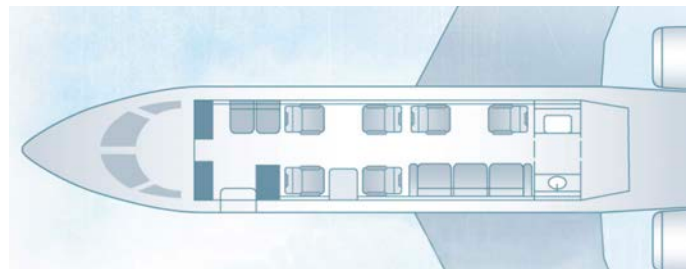

REQUEST A QUOTE

JETDIRECT.COM

713.454.1400

CHARTER@JETDIRECT.COM

N818WF

HOUSTON | JET DIRECT

CABIN COMFORTS

- COMPLIMENTARY GOGO WIFI TEXT AND TALK
- PET-FRIENDLY SKIES
- COMFORTABLE 8+1 or 9 PASSENGER SEATING
- FULLY ENCLOSED AFT LAVATORY
- COAST-TO-COAST RANGE
- FULL SERVICE FORWARD GALLEY FOR SELF SERVICE OR FLIGHT ATTENDANT OPTION
- INFLIGHT 20" MONITOR & ENTERTAINMENT SYSTEM
- LUGGAGE CAPACITY | 106 CUBIC FT, ACCESSIBLE IN AIR