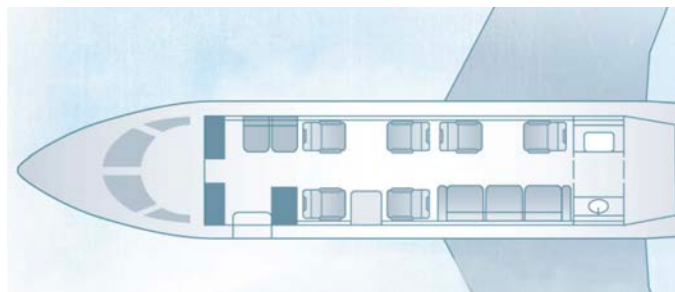

N365MC

HOUSTON | JET DIRECT

CABIN COMFORTS

- COMPLIMENTARY GOGO WIFI TEXT AND TALK
- COMFORTABLE 8+1 or 9 PASSENGER SEATING
- FULLY ENCLOSED AFT LAVATORY
- COAST TO COAST RANGE
- FULL SERVICE FORWARD GALLEY FOR SELF SERVICE OR FLIGHT ATTENDANT OPTION
- INFLIGHT 20" MONITOR & ENTERTAINMENT SYSTEM
- LUGGAGE CAPACITY | 106 CUBIC FT, ACCESSIBLE IN AIR

BY THE NUMBERS

- PERFORMANCE RANGE I UP TO 3,200 NAUTICAL MILES
- SEATING | 8 + 1 or 8
- CRUISE SPEED | 530 MPH , MACH 0.8
- CABIN LENGTH | 25'2"
- CABIN HEIGHT | 6'0"
- CABIN WIDTH | 7'2"
- LAVATORIES | 1