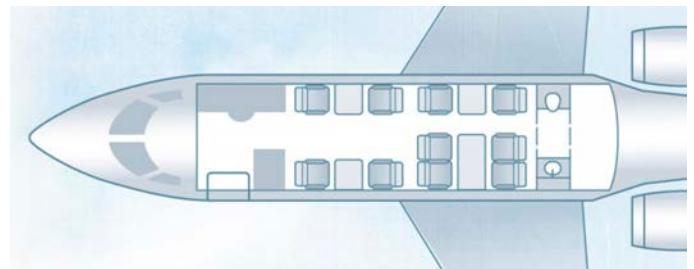

N75EK

HOUSTON JET DIRECT

CABIN COMFORTS

- COMPLIMENTARY GOGO WIFI TEXT AND TALK
- PET-FRIENDLY SKIES
- COMFORTABLE 10 PASSENGER SEATING
- COAST TO COAST RANGE
- FULLY EQUIPPED FORWARD GALLEY FOR SELF SERVICE OR FLIGHT ATTENDANT OPTION
- FULLY ENCLOSED FORWARD AND AFT LAVATORIES
- INFLIGHT 20" MONITOR & ENTERTAINMENT SYSTEM

BY THE NUMBERS

- PERFORMANCE RANGE | 3,970 NAUTICAL MILES
- CRUISE SPEED | 520 MPH
- CABIN LENGTH | 26'3"
- CABIN HEIGHT | 6'1"
- CABIN WIDTH | 7'7"
- BEDS | 1
- LAVATORIES | 2

REQUEST A QUOTE

JETDIRECT.COM