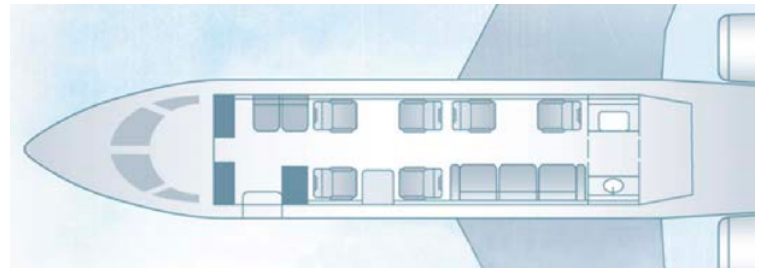

## CABIN COMFORTS

- Fully Enclosed Aft Lavatory
- Full-Service Forward Galley for Self-Service or Flight Attendant Option Inflight
- 20" Monitor & Entertainment System
- Luggage Accessible in the Air

## BY THE NUMBERS

- Seating - 9 + 1 or 10
- Performance Range - Up to 3,065 Nautical Miles
- Cruise Speed - 530 MPH, Mach .80 - .83
- Luggage Capacity - 106 Cubic Ft, Accessible in the Air
- Lavatories - 1

CABIN  
LENGTH  
28'7"

CABIN  
HEIGHT  
6'1"

CABIN  
WIDTH  
7'2"

N155SL

HOUSTON JET DIRECT

CABIN COMFORTS

- COMPLIMENTARY GOGO WIFI TEXT AND TALK
• PET-FRIENDLY SKIES
• COMFORTABLE 8+1 or 9 PASSENGER SEATING
• FULLY ENCLOSED AFT LAVATORY
• COAST TO COAST RANGE
• FULL SERVICE FORWARD GALLEY FOR SELF SERVICE OR FLIGHT ATTENDANT OPTION
• INFLIGHT 20" MONITOR & ENTERTAINMENT SYSTEM
• LUGGAGE CAPACITY | 106 CUBIC FT, ACCESSIBLE IN AIR