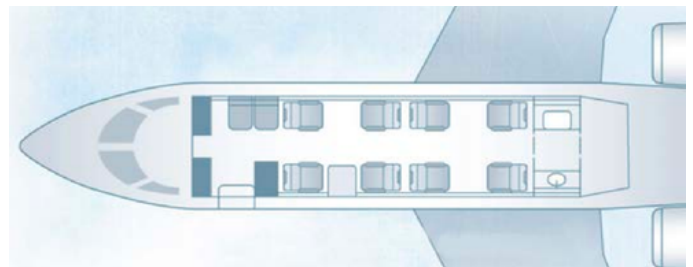

CABIN  
LENGTH  
28'7"

CABIN  
HEIGHT  
6'1"

CABIN  
WIDTH  
7'2"

N155SL

HOUSTON JET DIRECT

CABIN COMFORTS

- COMPLIMENTARY GOGO WIFI TEXT AND TALK
• PET-FRIENDLY SKIES
• COMFORTABLE 8+1 or 9 PASSENGER SEATING
• FULLY ENCLOSED AFT LAVATORY
• COAST TO COAST RANGE
• FULL SERVICE FORWARD GALLEY FOR SELF SERVICE OR FLIGHT ATTENDANT OPTION
• INFLIGHT 20" MONITOR & ENTERTAINMENT SYSTEM
• LUGGAGE CAPACITY | 106 CUBIC FT, ACCESSIBLE IN AIR