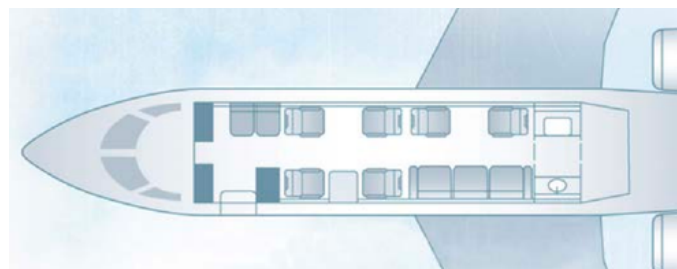

## CABIN COMFORTS

- COMPLIMENTARY GOGO WIFI TEXT AND TALK
- PET-FRIENDLY SKIES
- COMFORTABLE 8+1 or 9 PASSENGER SEATING
- FULLY ENCLOSED AFT LAVATORY
- COAST-TO-COAST RANGE
- FULL SERVICE FORWARD GALLEY FOR SELF SERVICE OR FLIGHT ATTENDANT OPTION
- INFLIGHT 20" MONITOR & ENTERTAINMENT SYSTEM
- LUGGAGE CAPACITY | 106 CUBIC FT, ACCESSIBLE IN AIR