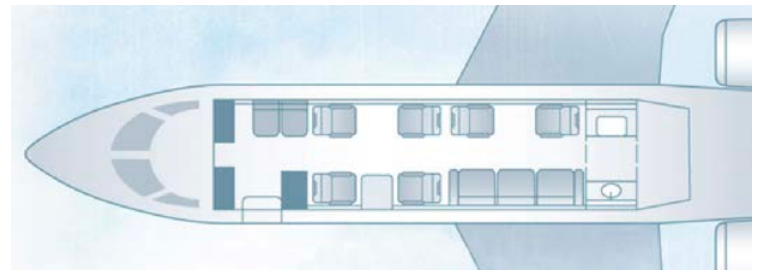

CABIN
WIDTH
7'2"

N818WF

9 PASSENGERS

COAST-TO-COAST RANGE

WIFI

PET FRIENDLY

CABIN COMFORTS

- Fully enclosed aft lavatory
- Full service forward galley for self-service or flight attendant option in flight
- Monitor and entertainment system
- Luggage accessible in the air

BY THE NUMBERS

- Seating - 8 + 1 or 9
- Performance Range - Up to 3,065 Nautical Miles
- Cruise Speed - 530 MPH, Mach .80
- Luggage Capacity - 106 Cubic FT
- Lavatories - 1

CABIN LENGTH
28'7"

CABIN HEIGHT
6'1"

CABIN WIDTH
7'2"

N365MC

9 PASSENGERS

COAST-TO-COAST RANGE

COMPLIMENTARY WIFI

CABIN COMFORTS

- Fully enclosed aft lavatory
- Full service forward galley for self-service or flight attendant option in flight
- Monitor and entertainment system
- Luggage accessible in the air