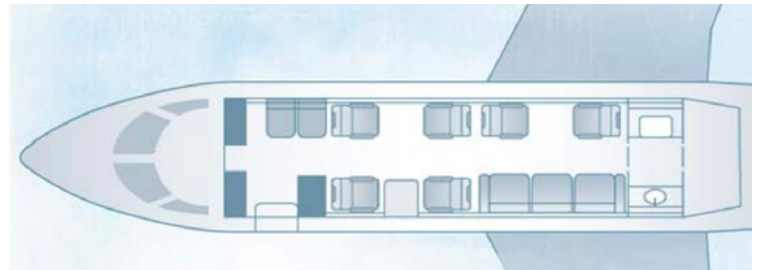

CABIN WIDTH
7'2"

N365MC

9 PASSENGERS

COAST-TO-COAST RANGE

COMPLIMENTARY WIFI

CABIN COMFORTS

- Fully enclosed aft lavatory
- Full service forward galley for self-service or flight attendant option in flight
- Monitor and entertainment system
- Luggage accessible in the air