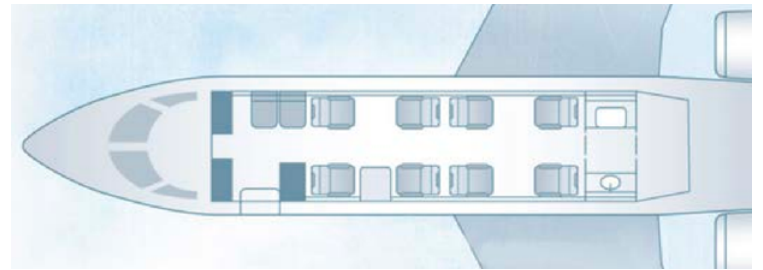

N155SL

9 PASSENGERS

COAST-TO-COAST RANGE

WIFI

PET FRIENDLY

CABIN COMFORTS

- Fully enclosed aft lavatory
- Full service forward galley for self-service or flight attendant option in flight
- Monitor and entertainment system
- Luggage accessible in the air

BY THE NUMBERS

- Seating - 8 + 1 or 9
- Performance Range - Up to 3,065 Nautical Miles
- Cruise Speed - 530 MPH, Mach .80
- Luggage Capacity - 106 Cubic FT
- Lavatories - 1

CABIN
LENGTH
28'7"

CABIN
HEIGHT
6'1"

CABIN
WIDTH
7'2"

N818WF

9 PASSENGERS

COAST-TO-COAST RANGE

WIFI

PET FRIENDLY

CABIN COMFORTS

- Fully enclosed aft lavatory
- Full service forward galley for self-service or flight attendant option in flight
- Monitor and entertainment system
- Luggage accessible in the air

CABIN WIDTH
7'2"

N365MC

9 PASSENGERS

COAST-TO-COAST RANGE

COMPLIMENTARY WIFI

CABIN COMFORTS

- Fully enclosed aft lavatory
- Full service forward galley for self-service or flight attendant option in flight
- Monitor and entertainment system
- Luggage accessible in the air